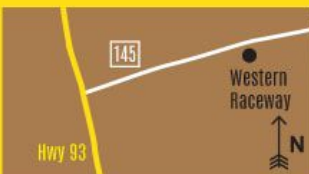

Race Times Sunday (No Practice on Sunday)

Race 1	7:30am-8:00	Pee Wee Bikes 50cc/65C	30 Min
Race 2	8:10am-8:40	Pee Wee Quads	30 Min
Race 3	8:50am-9:20	Youth UTV 170cc/Trophy Karts	30 Min
Race 4	9:30am-10:00	UTV 570cc	30 Min
Race 5	10:15am-11:05	All Big Bikes	50 Min
Race 6	11:15am-11:55	Mini Bikes 80-150cc, 65A/B/ Women C /Vintage	40 min
Race 7	12:10pm-12:50	Mini Quads	40 Min
Race 8	1:00pm-1:50	All Big Quad/Trikes	50 Min
Race 9	2:15pm-3:05	All UTVs	50 Min

*All race times are approximate - the next race will start when the course is clear and safe for everyone. It is your responsibility to be ready and on the line when your race starts.

Directions:
Western Raceway 11480 W Mills Ave
White Hills, AZ 86445